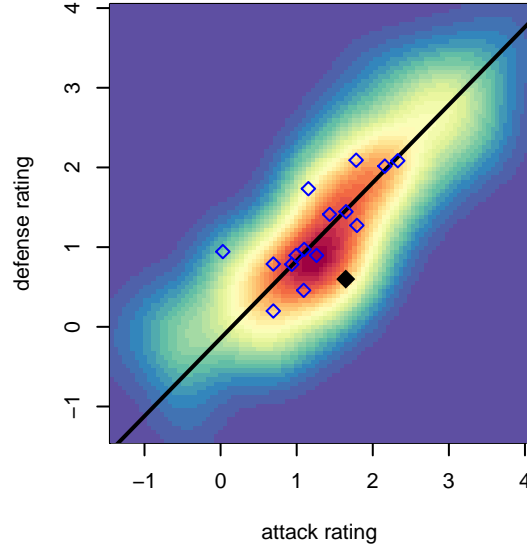

Oregon Trail SC Fury G04

, OR
 G04 total strength=1124
 attack=5.18 defense=1.82
 fall league = PTT G04 Div 1 Red

alt names used:
 OREGON CITY OTFC FURY 04G
 OREGON CITY OTFC FURY 04G (OR)
 OTFC 04G Fury
 OTFC 04G Fury
 OTFC Fury 04G

Venues played:
 2017 PCU Summer Classic Silver
 2017 Mt Hood Challenge U14 Silver
 2017 Bend Premier Cup Nadia Nadim (Silver) I
 2017 PTT G04 Division 1 Red
 2017 OYS PTT Presidents Cup G04

Oregon Trail SC Fury G04
 Dots are actual minus expected GF (blue circles) and GA (red triangles).
 Blue line is smoothed change in attack strength. Red is smoothed change in defense strength.

**attack and defense variance (black dot)
relative to other teams
and top 10 in region**

**attack and defense rating
relative to others at age
and all opponents in last 13 months**

Performance relative to 13 month average