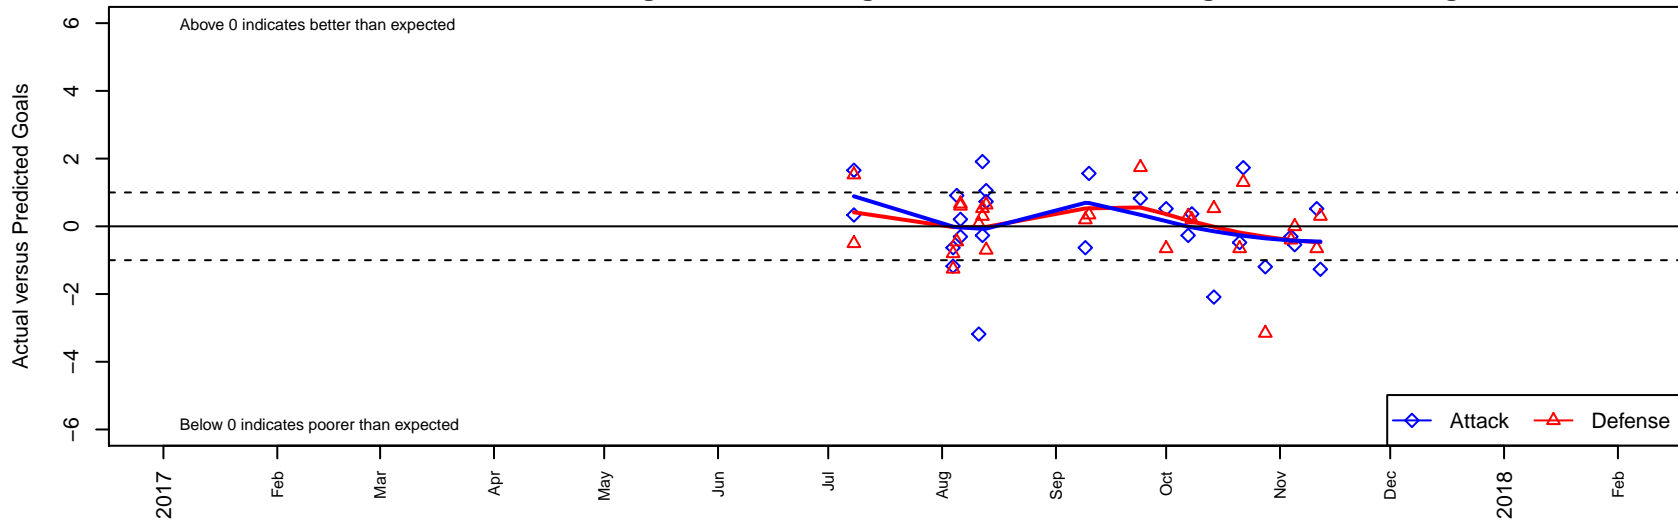

Oregon Trail SC Fury G04

, OR
 G04 total strength=1124
 attack=5.18 defense=1.82
 fall league = PTT G04 Div 1 Red

alt names used:
 OREGON CITY OTFC FURY 04G
 OREGON CITY OTFC FURY 04G (OR)
 OTFC 04G Fury
 OTFC 04G Fury
 OTFC Fury 04G

Venues played:
 2017 PCU Summer Classic Silver
 2017 Mt Hood Challenge U14 Silver
 2017 Bend Premier Cup Nadia Nadim (Silver) I
 2017 PTT G04 Division 1 Red
 2017 OYS PTT Presidents Cup G04

Oregon Trail SC Fury G04
 Dots are actual minus expected GF (blue circles) and GA (red triangles).
 Blue line is smoothed change in attack strength. Red is smoothed change in defense strength.

**attack and defense variance (black dot)
relative to other teams
and top 10 in region**

**attack and defense rating
relative to others at age
and all opponents in last 13 months**

Performance relative to 13 month average