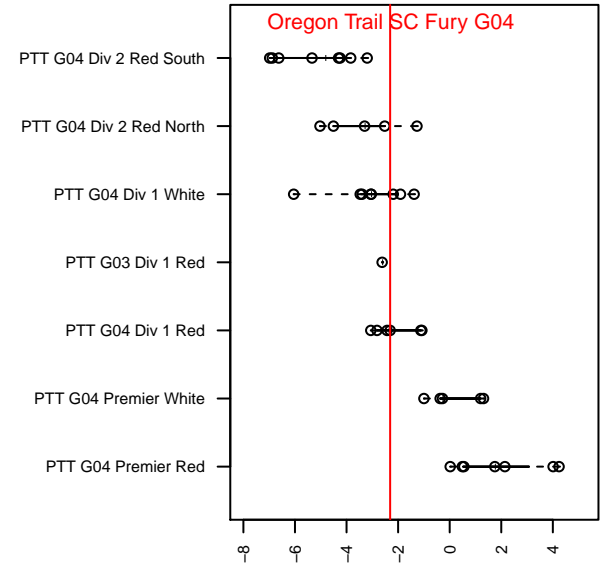

Oregon Trail SC Fury G04

, OR
 G04 total strength=1124
 attack=5.18 defense=1.82
 fall league = PTT G04 Div 1 Red

alt names used:
 OREGON CITY OTFC FURY 04G
 OREGON CITY OTFC FURY 04G (OR)
 OTFC 04G Fury
 OTFC 04G Fury
 OTFC Fury 04G

Venues played:
 2017 PCU Summer Classic Silver
 2017 Mt Hood Challenge U14 Silver
 2017 Bend Premier Cup Nadia Nadim (Silver) I
 2017 PTT G04 Division 1 Red
 2017 OYS PTT Presidents Cup G04

Oregon Trail SC Fury G04
 Dots are actual minus expected GF (blue circles) and GA (red triangles).
 Blue line is smoothed change in attack strength. Red is smoothed change in defense strength.

**attack and defense variance (black dot)
relative to other teams
and top 10 in region**

**attack and defense rating
relative to others at age
and all opponents in last 13 months**

Performance relative to 13 month average