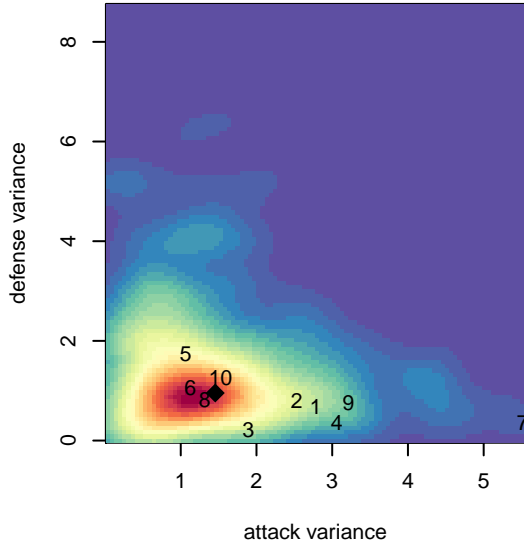

Oregon Trail SC Fury G04

, OR
 G04 total strength=1124
 attack=5.18 defense=1.82
 fall league = PTT G04 Div 1 Red

alt names used:
 OREGON CITY OTFC FURY 04G
 OREGON CITY OTFC FURY 04G (OR)
 OTFC 04G Fury
 OTFC 04G Fury
 OTFC Fury 04G

Venues played:
 2017 PCU Summer Classic Silver
 2017 Mt Hood Challenge U14 Silver
 2017 Bend Premier Cup Nadia Nadim (Silver) I
 2017 PTT G04 Division 1 Red
 2017 OYS PTT Presidents Cup G04

Oregon Trail SC Fury G04
 Dots are actual minus expected GF (blue circles) and GA (red triangles).
 Blue line is smoothed change in attack strength. Red is smoothed change in defense strength.

**attack and defense variance (black dot)
relative to other teams
and top 10 in region**

**attack and defense rating
relative to others at age
and all opponents in last 13 months**

Performance relative to 13 month average