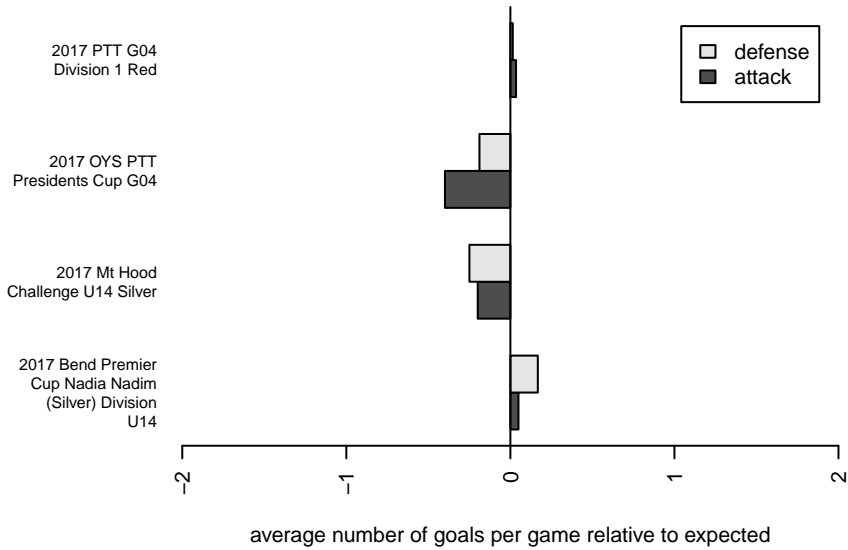

Oregon Trail SC Fury G04

, OR
 G04 total strength=1124
 attack=5.18 defense=1.82
 fall league = PTT G04 Div 1 Red

alt names used:
 OREGON CITY OTFC FURY 04G
 OREGON CITY OTFC FURY 04G (OR)
 OTFC 04G Fury
 OTFC 04G Fury
 OTFC Fury 04G

Venues played:
 2017 PCU Summer Classic Silver
 2017 Mt Hood Challenge U14 Silver
 2017 Bend Premier Cup Nadia Nadim (Silver) I
 2017 PTT G04 Division 1 Red
 2017 OYS PTT Presidents Cup G04

Oregon Trail SC Fury G04
 Dots are actual minus expected GF (blue circles) and GA (red triangles).
 Blue line is smoothed change in attack strength. Red is smoothed change in defense strength.

**attack and defense variance (black dot)
relative to other teams
and top 10 in region**

**attack and defense rating
relative to others at age
and all opponents in last 13 months**

Performance relative to 13 month average